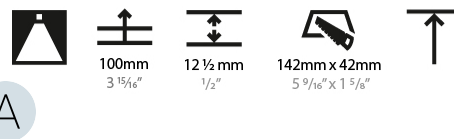

ELECTRICAL

Lamp Type: LED (Zhaga Standard)
Input Wattage (W): 14.3
Total Output Wattage (W): 13.3
Dimming: Tri-Mode (Non-Dimming and Phase Dimming (120Vac only) and 0-10V Dimming)
Driver Included: No
Driver Location: Recessed Housing
Driver Type: Constant Current - Universal
Driver Class: Class 2
Housing: See components
Input Voltage (V): 120 - 277
Constant Current (MA): 1050

LED

Number of LEDs: 4
Color Temperature (°K): 2700 / 3000 / 3500 / 4000
Max. Delivered Lumen (lm): 750 / 850 / 862 / 880
CRI: >90 CRI
Lamp Life (hrs): 50000
Upon Request: Special Color Temperature

OPTICAL

Reflector: 8 / 14 / 34
Upon Request: Special Beam Angles

RATINGS AND CERTIFICATIONS

Certified By: CSA Certified to UL and CSA Standards
Zaneen Group Inc. © 2024, 11800 388-3382, F-416-247-9319, www.zaneen.com

For international specifications by adding 'INT' at the end of the existing Model #. For assistance on 'custom' specifications, contact zteam@zaneen.com.
In a constant effort to supply the best product, we reserve the right to change specifications or materials without notice. The most recent specification sheets are found at zaneen.com