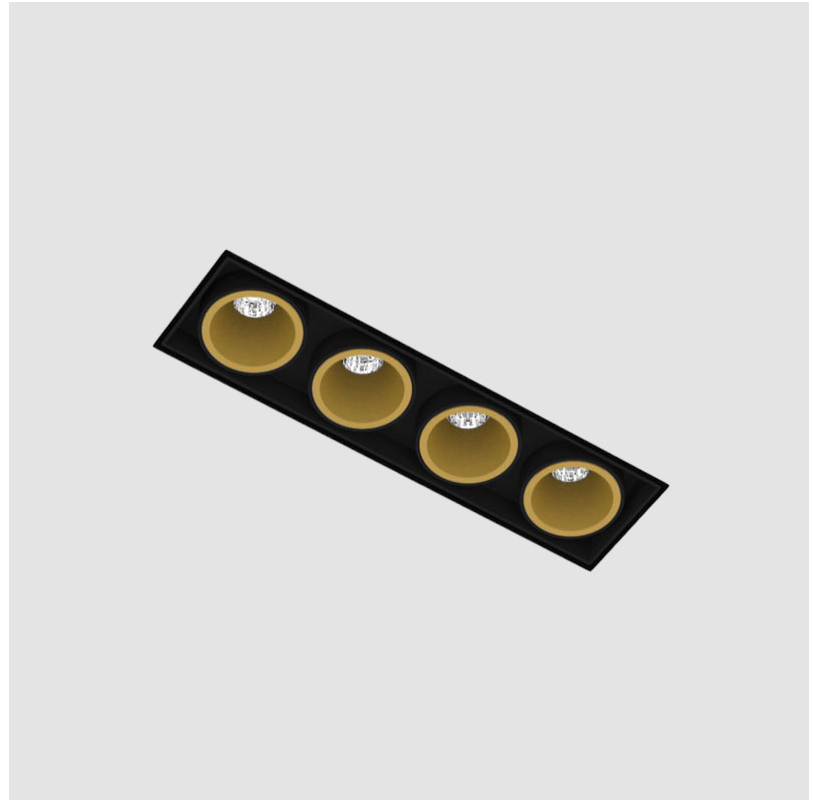

ELECTRICAL

Lamp Type: LED (Zhaga Standard)
Input Wattage (W): 14.3
Total Output Wattage (W): 13.3
Dimming: Tri-Mode (Non-Dimming and Phase Dimming (120Vac only) and 0-10V Dimming)
Driver Included: No
Driver Location: Recessed Housing
Driver Type: Constant Current - Universal
Driver Class: Class 2
Housing: See components
Input Voltage (V): 120 - 277
Constant Current (MA): 1050

LED

Number of LEDs: 4
Color Temperature (°K): 2700 / 3000 / 3500 / 4000
Max. Delivered Lumen (lm): 750 / 850 / 862 / 880
CRI: >90 CRI
Lamp Life (hrs): 50000
Upon Request: Special Color Temperature

OPTICAL

Reflector: 8 / 14 / 34
Upon Request: Special Beam Angles

RATINGS AND CERTIFICATIONS

Certified By: CSA Certified to UL and CSA Standards
Zaneen Group Inc. © 2024, 11800 388-3382, F-416-247-9319, www.zaneen.com

For international specifications by adding 'INT' at the end of the existing Model #. For assistance on 'custom' specifications, contact zteam@zaneen.com.
In a constant effort to supply the best product, we reserve the right to change specifications or materials without notice. The most recent specification sheets are found at zaneen.com