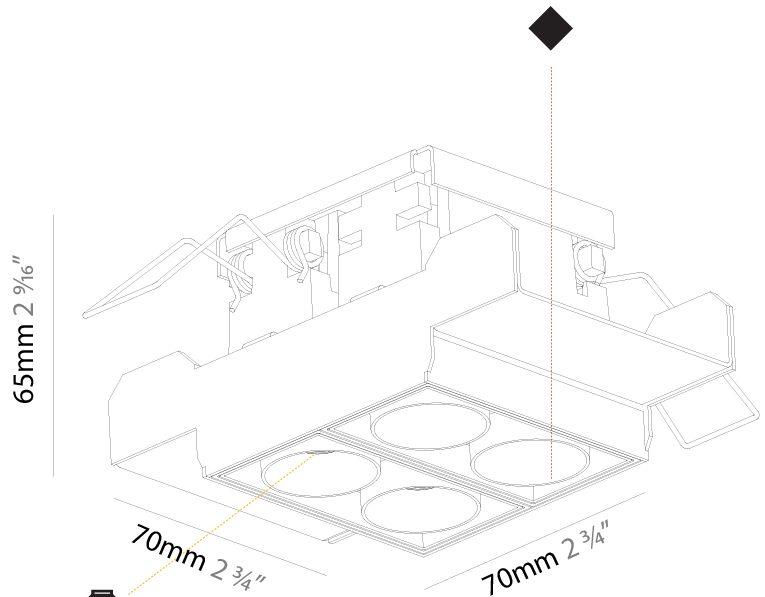

PHYSICAL

Shape: Rectangle
Length (mm): 70
Length (in): 2 ¾
Width (mm): 70
Width (in): 2 ¾
Height (mm): 65
Height (in): 2 9/16
Ceiling Thickness (mm): 12.5
Ceiling Thickness (in): 1/2
Min. Recessing Depth (mm): 100
Min. Recessing Depth (in): 3 15/16
Light Distribution: Downlight
Weight (kg): 0.437
Weight (lbs): 0.96
Fixture Finish: SSR / BKV / CWI / CRY / HAB / UFT / ITA / RUA / FTG / MYG / LOD / PUS / FRO / FUP / KIA / POP / BLS / SPG / MEY / GOH / GUM / CHC / COM / ABZ / JAG / OBR / MOS / ROR
Fixture Material: Aluminum Die Cast
Cut-out Measurements: 82mm / 3 1/4" x 42mm / 1 5/8"
Upon Request: Unique Ceiling Thickness

ELECTRICAL

Lamp Type: LED (Zhaga Standard)
Input Wattage (W): 18
Total Output Wattage (W): 16.4
Dimming: Tri-Mode (Non-Dimming and Phase Dimming (120Vac only) and 0-10V Dimming)
Driver Included: No
Driver Location: Recessed Housing
Driver Type: Constant Current - Universal
Driver Class: Class 2
Housing: See components
Input Voltage (V): 120 - 277
Constant Current (MA): 1050

LED

Number of LEDs: 4
Color Temperature (°K): 2700 / 3000 / 3500 / 4000
Max. Delivered Lumen (lm): Max. 887
CRI: >90 CRI
Lamp Life (hrs): 50000
Upon Request: Special Color Temperature

OPTICAL

Reflector°: 8 / 18 / 34
Upon Request: Special Beam Angles

RATINGS AND CERTIFICATIONS

Certified By: CSA Certified to UL and CSA Standards

IP rating: IP20
Zaneen Corporation © 2024, T 1800-388-3382, F 416-247-9319, www.zaneen.com