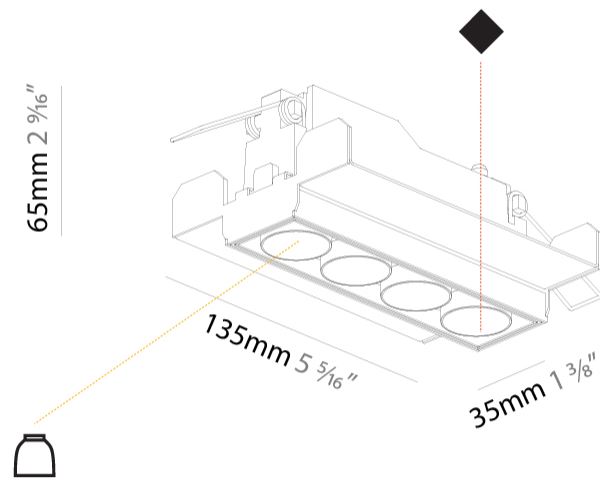

ELECTRICAL

Lamp Type: LED (Zhaga Standard)
Input Wattage (W): 14.3
Total Output Wattage (W): 13.3
Dimming: Tri-Mode (Non-Dimming and Phase Dimming (120Vac only) and 0-10V Dimming)
Driver Included: No
Driver Location: Recessed Housing
Driver Type: Constant Current - Universal
Driver Class: Class 2
Housing: See components
Input Voltage (V): 120 - 277
Constant Current (MA): 1050

LED

Number of LEDs: 4
Color Temperature (°K): 2700 / 3000 / 3500 / 4000
Max. Delivered Lumen (lm): 750 / 850 / 862 / 880
CRI: >90 CRI
Lamp Life (hrs): 50000
Upon Request: Special Color Temperature

OPTICAL

Reflector: 8 / 14 / 34
Upon Request: Special Beam Angles

RATINGS AND CERTIFICATIONS

Certified By: CSA Certified to UL and CSA Standards
Zaneen Group Inc. © 2024, 11800 388-3382, F-416-247-9319, www.zaneen.com

For international specifications by adding 'INT' at the end of the existing Model #. For assistance on 'custom' specifications, contact zteam@zaneen.com.
In a constant effort to supply the best product, we reserve the right to change specifications or materials without notice. The most recent specification sheets are found at zaneen.com